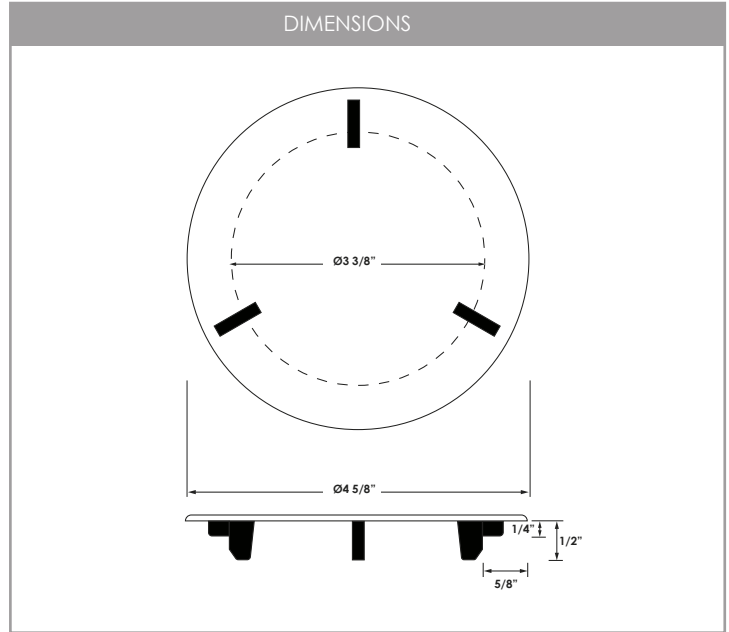

## DA-04

TOP PART OF THE COVER IS MADE OF STAINLESS STEEL  
FITS STANDARDS 3 1/2" STRAINERS

CAP FLOW FINISH

BRUSHED

EXCELLENT DESIGN

THE PERFECT DESIGN ALLOWS THE WATER TO FLOW FREELY TOWARDS THE DRAIN.

EASY TO USE

NO INSTALLATION IS REQUIRED.

MATERIAL

SUS 304  
STAINLESS STEEL OVER PLASTIC BASE

PERFECT FIT

THIS CAP FLOW STRAINER COVER WILL FIT ON ANY SINK WITH A 3.5" OPENING, WHICH IS INDUSTRY STANDARD.

PRODUCT CARE

### AJUSTEMENT PARFAIT

CE COUVERCLE DE CRÉPINE CAP FLOW S'ADAPTE À N'IMPORTE QUEL ÉVIER AVEC UNE  
OUVERTURE DE 3,5"  
QUI EST LA NORME DE L'INDUSTRIE.